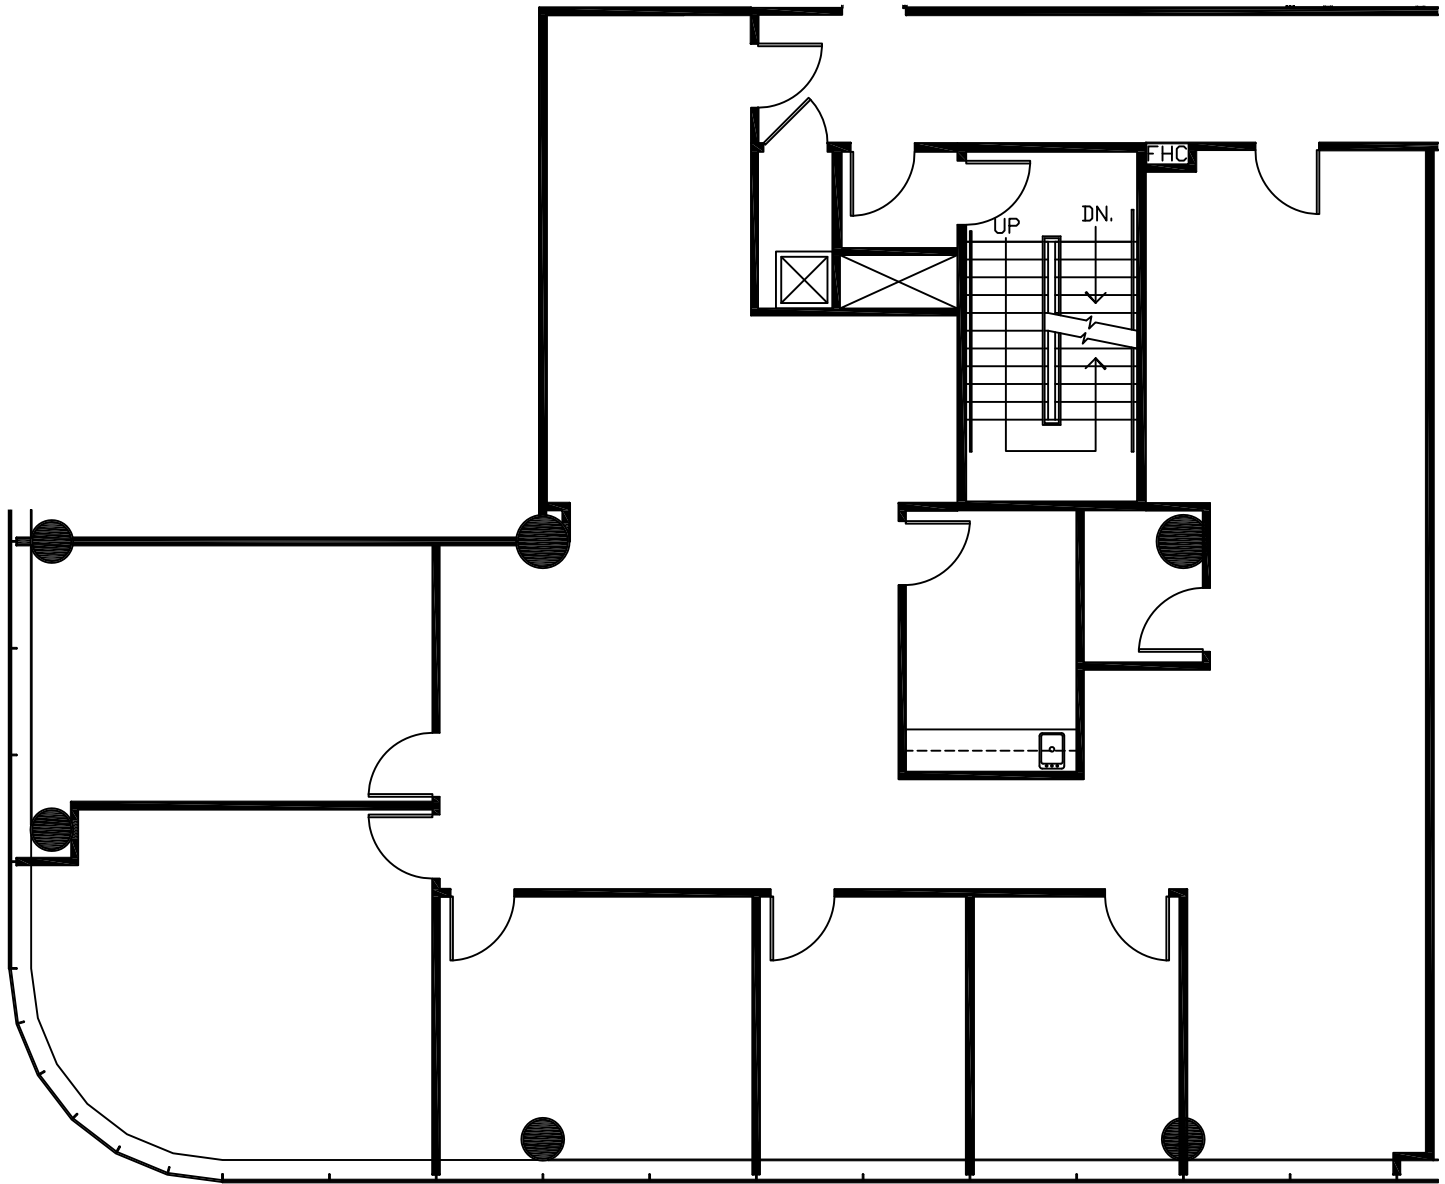

511 E. JOHN CARPENTER

Suite 620 / 2,811 RSF

Key Plan
Sixth Floor

511 E. John Carpenter Freeway
Irving, Texas

For Information, Contact:

Matt Schendle
(972) 432-3604